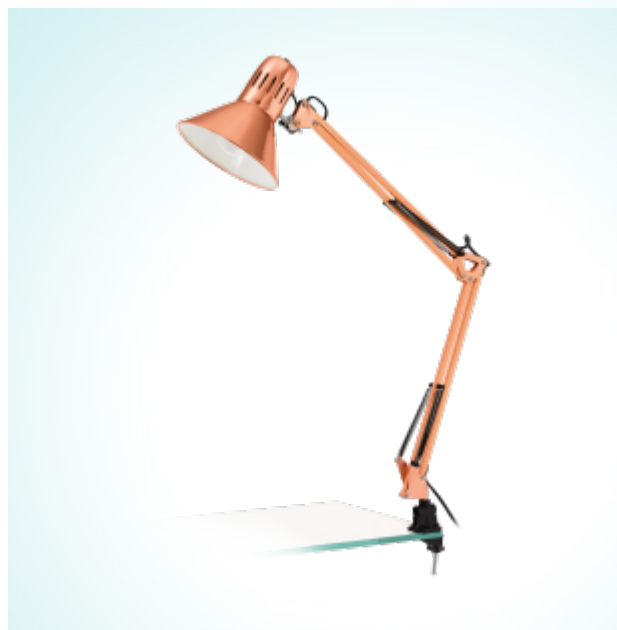

32091

FIRMO

General Information

Article:	32091
Lighting Type:	table luminaire
Collection:	Basic - shelf
EAN Code:	9002759320911

Dimensions

Depth:	730 mm
Weight:	0.885 kg

Illuminant

Socket:	E27
Illuminant:	E27
Delivery:	excl.
Max. Wattage:	1x 40W
Suitable for:	A++ - E

Material & Colour

Enclosure Material:	steel, plastic
Enclosure Colour:	copper, black

Functionality

Switch:	rocker
---------	--------

Technical Information

Protection Class:	2
Line Voltage:	220-240V,50/60Hz
Operation Voltage:	220-240V,50/60Hz